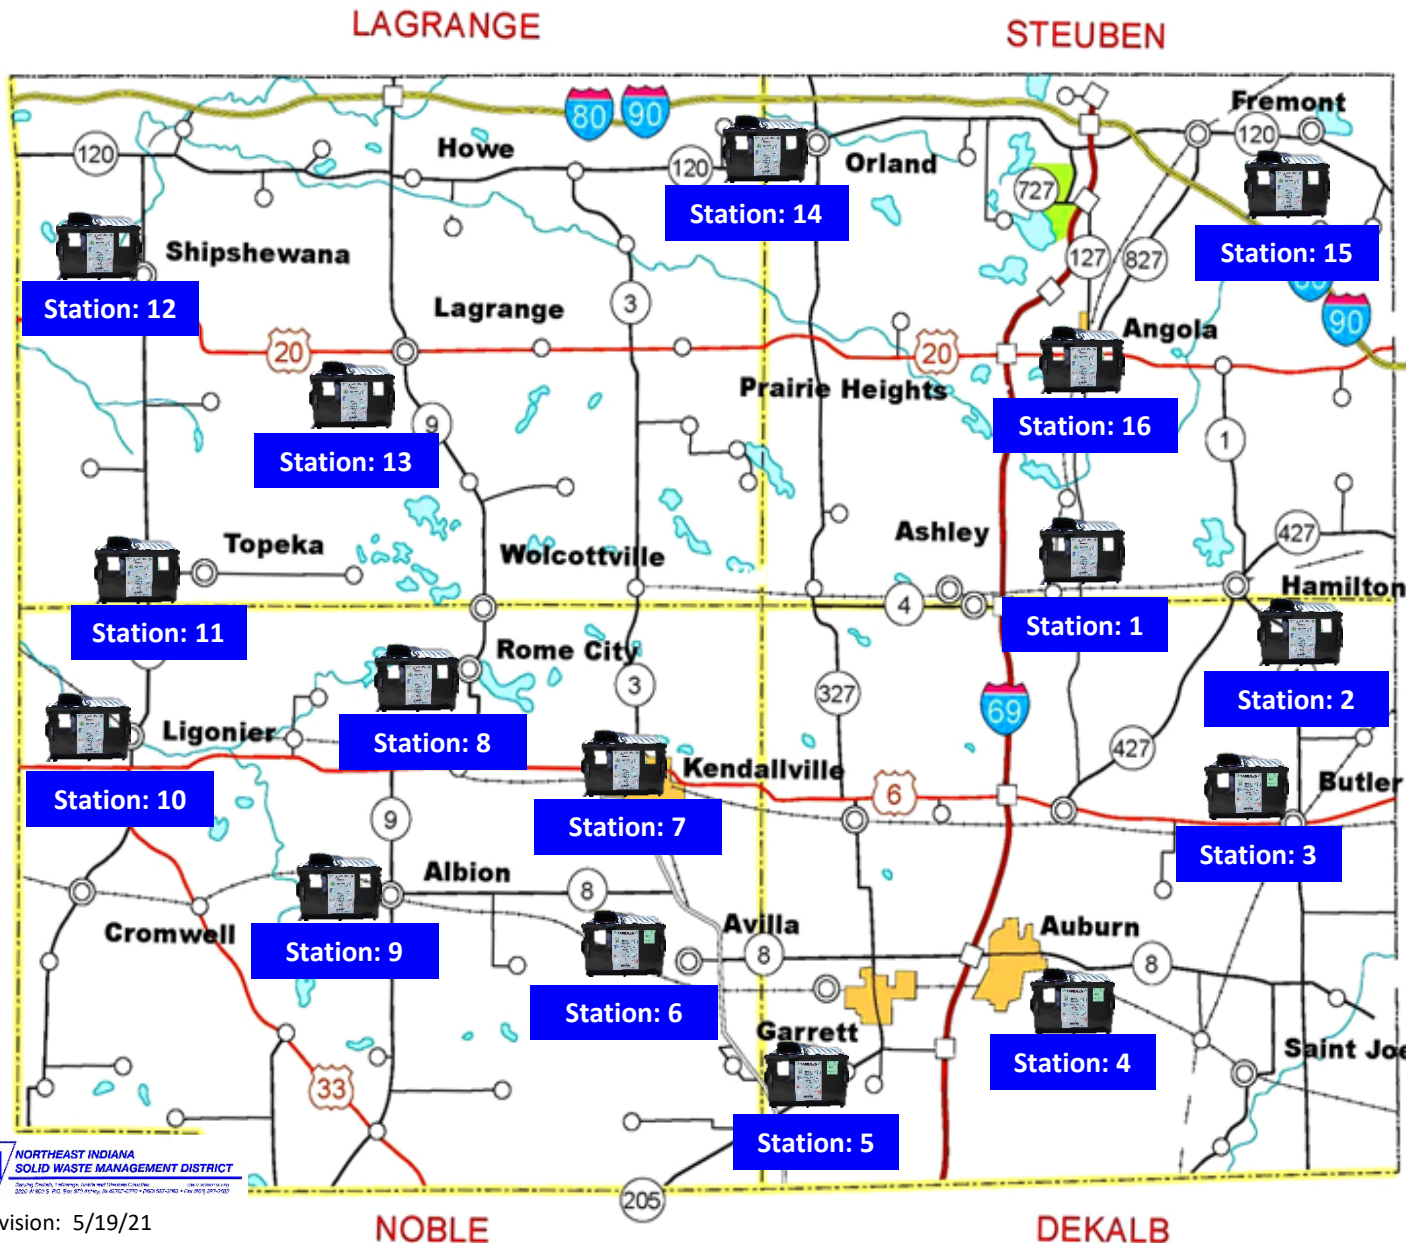

RECYCLING DROP OFF DIRECTORY

& Service Schedule

STEUBEN COUNTY

Station 1: 2320 W 800 S – Ashley

Tuesday, Thursday

Station 14: 9025 W SR 120 – Orland

Tuesday, Thursday, Sunday

Station 15: 401 W Albion Street – Fremont

Tuesday, Thursday, Saturday, Sunday

Station 16: 2251 W 175 N – Angola

Tuesday, Thursday, Saturday, Sunday

DEKALB COUNTY

Station 4: 306 Ensley Avenue – Auburn

Monday, Wednesday, Thursday, Friday, Saturday, Sunday

Station 3: 110 Depot Street – Butler

Tuesday

Station 5: 400 E Quincy Street – Garrett

Monday, Wednesday, Thursday, Friday, Saturday, Sunday

Station 2: 900 S Wayne Street – Hamilton

Tuesday, Thursday

NOBLE COUNTY

Station 8: 120 Kerr Avenue – Rome City

Monday, Wednesday, Thursday, Friday

Station 10: 350 W US HWY 6 – Ligonier

Monday, Wednesday, Friday, Saturday

LAGRANGE COUNTY

Station 13: 0530 E CR 300 S – LaGrange

Tuesday, Thursday, Saturday, Sunday